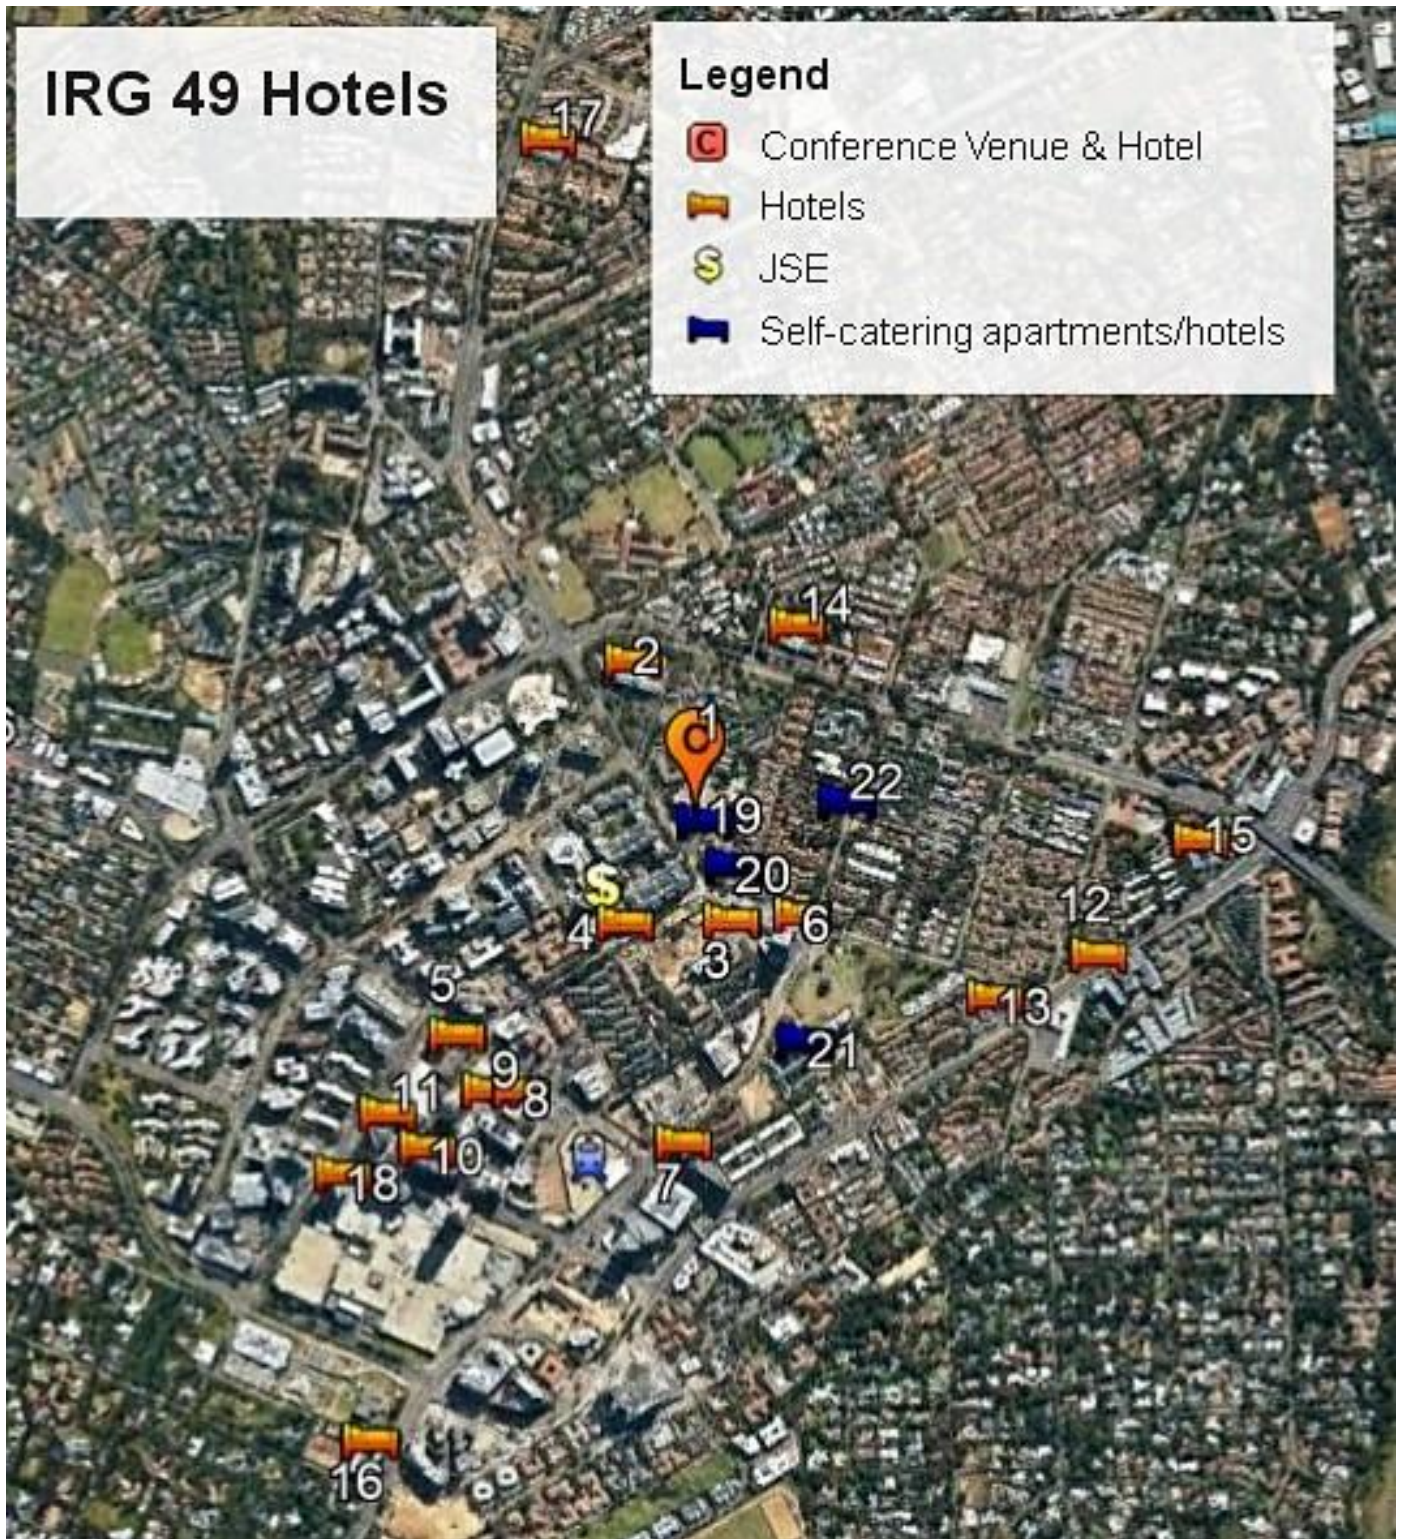

IRG 49 Hotels

Legend

-  Conference Venue & Hotel
-  Hotels
-  JSE
-  Self-catering apartments/hotels

- | | |
|--|---------------------------------------|
| (1) Hilton Sandton - Conference Centre & Hotel | (12) Park Inn Sandton |
| (2) Maslow Hotel | (13) Southern Sun – Katherine Street |
| (3) Holiday Inn Sandton | (14) Town Lodge – Sandton |
| (4) Protea Balalaika | (15) City Lodge – Sandton |
| (5) Garden Court Hotel – Sandton City | (16) Capital Empire Hotel |
| (6) Radison Blu – Sandton | (17) Garden Court Hotel – Morningside |
| (7) Radison Blu – Gautrain | (18) Sandton Sun |
| (8) Signature Lux Hotel | (19) Courtyard Hotel – Sandton |
| (9) The Michelangelo Hotel | (20) Capital Villa Apartments |
| (10) Da Vinci Hotel | (21) Sandton/Sandown Place |
| (11) InterContinental Hotel | (22) Glenalmond Hotel |